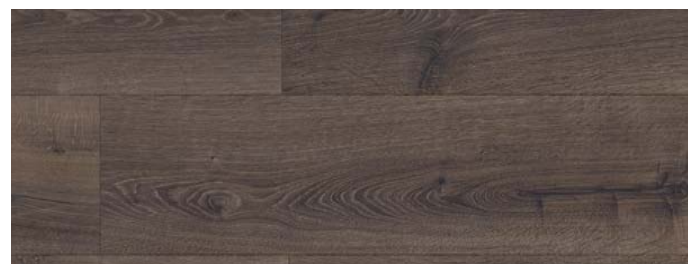

Valley Oak Light Beige

Dessert Oak Brushed Grey

Woodland Oak Beige

Dessert Oak Light

Valley Oak Light Brown

Blackbutt

Dessert Oak Warm Natural

Woodland Oak Brown

Spotted Gum

Dessert Oak Brushed Dark Brown

Specifications

| | |
|------------------------------|--|
| Brand | Quick-Step |
| Range | Majestic Laminate Flooring |
| Style | Wood-look |
| Plank length | 2050mm |
| Plank width | 250mm |
| Plank thickness | 9.5mm |
| Edge | Four-sided rolled bevel |
| Texture | True to design, 3D brushed surface textures |
| Protection | Hydroseal water-repellent coating + Scratch Guard Technology |
| E3/AS1 tested | Yes |
| Usage class | 32 (AC4) |
| Joint | Uniclic® system |
| Installation | Floating on foam underlay |
| Underfloor heating* | Compatible with most traditional systems |
| Residential warranty* | Lifetime Residential Wear Warranty (33 years) Lifetime Click System Warranty (33 years) 15-year Wet Warranty 10-year Pet Warranty |
| BPIR Documentation | Please scan the QR code to view supplier BPIR documentation |